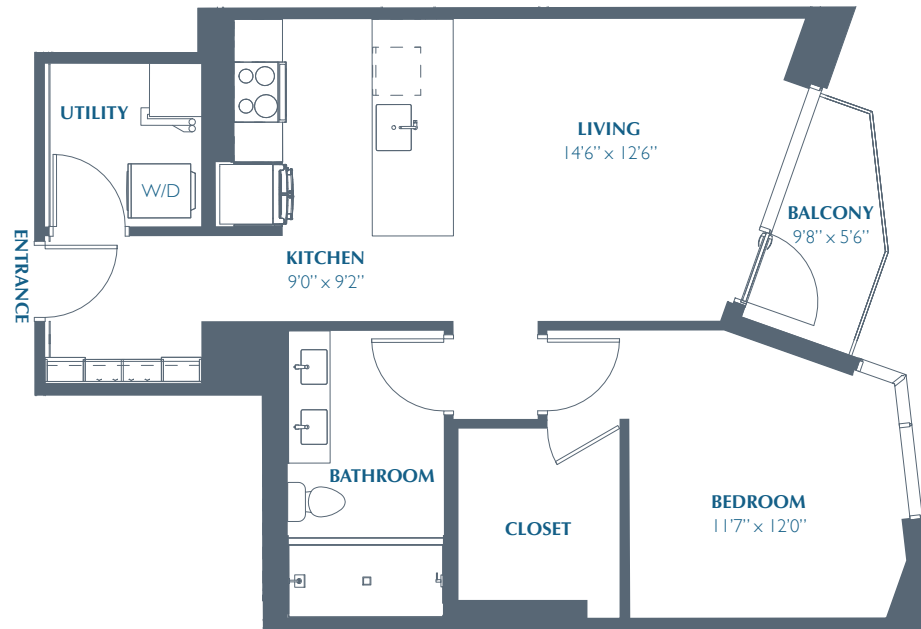

A7

754 SQ FT | 1 BED | 1 BATH

EASTLINE
RESIDENCES

EastlineResidences.com | 214.446.7140 | 6050 N. Central Expressway | Dallas, Texas 75206

Floor plan drawings and renderings are an artist's depiction and not to scale. All images, renderings, specifications, amenities and details are subject to change without notice. Room dimensions are approximate and may vary depending on residence selected.