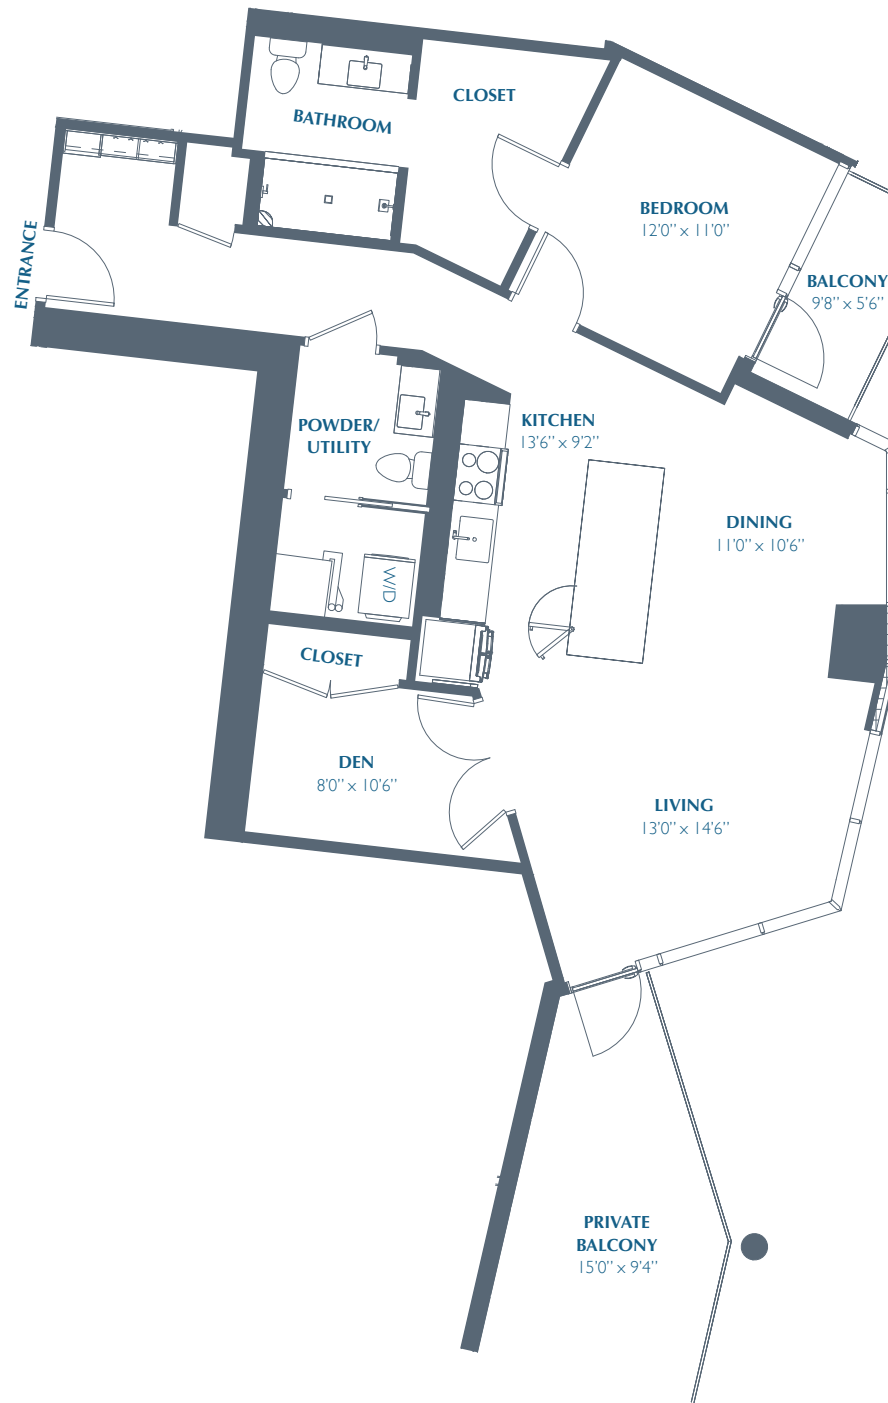

B1

1,061 SQ FT | 1+ BED | 1.5 BATH

EASTLINE
RESIDENCES

EastlineResidences.com | 214.446.7140 | 6050 N. Central Expressway | Dallas, Texas 75206

Floor plan drawings and renderings are an artist's depiction and not to scale. All images, renderings, specifications, amenities and details are subject to change without notice. Room dimensions are approximate and may vary depending on residence selected.