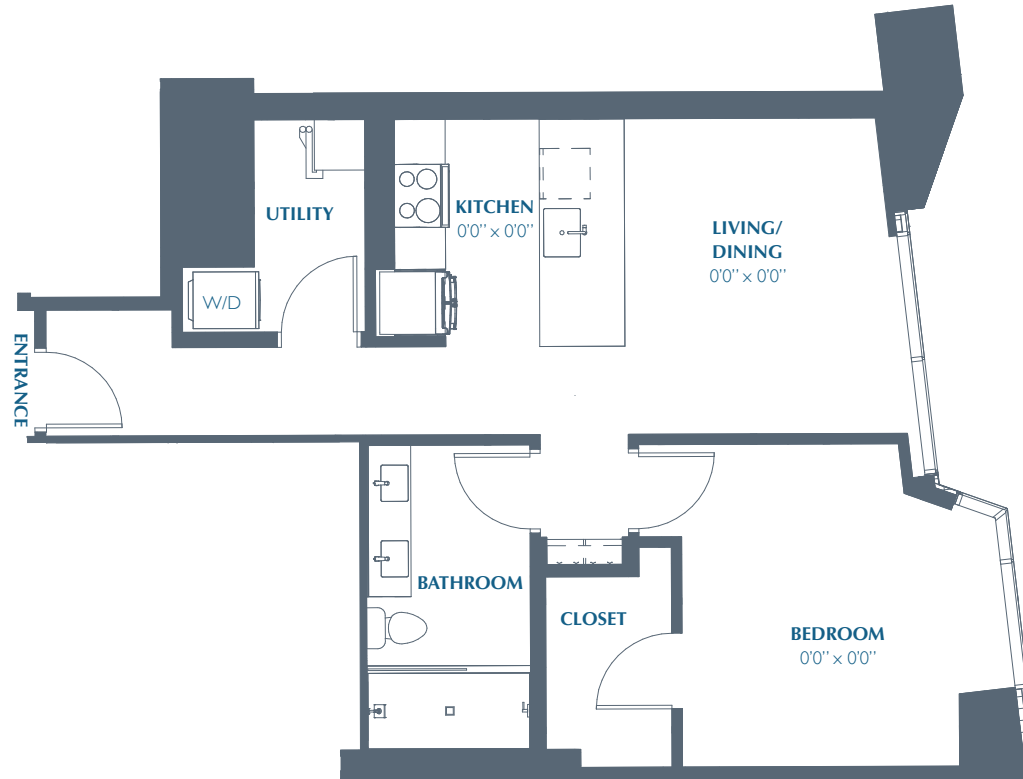

A10

767 SQ FT | 1 BED | 1 BATH

EASTLINE
RESIDENCES

EastlineResidences.com | 214.446.7140 | 6050 N. Central Expressway | Dallas, Texas 75205

Pricing and availability are subject to change. Rent is based on monthly frequency. Additional fees may apply, such as but not limited to package delivery, trash, water, amenities, etc. Floor plans are artist's rendering. All dimensions are approximate. Actual product and specifications may vary in dimension or detail. Not all features are available in every apartment. Prices and availability are subject to change. Please see a representative for details.