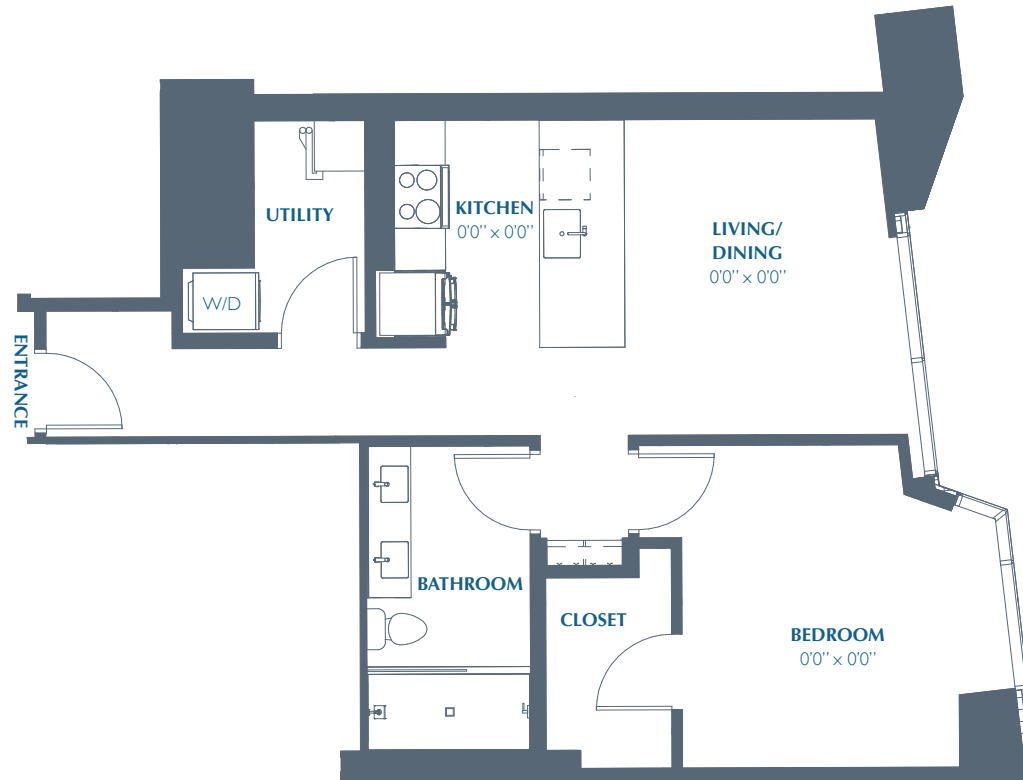

A10

767 SQ FT | 1 BED | 1 BATH

EASTLINE
RESIDENCES

EastlineResidences.com | 214.446.7140 | 6050 N. Central Expressway | Dallas, Texas 75205

Pricing and availability are subject to change. Rent is based on monthly frequency. Additional fees may apply, such as but not limited to package delivery, trash, water, amenities, etc. Floor plans are artist's rendering. All dimensions are approximate. Actual product and specifications may vary in dimension or detail. Not all features are available in every apartment. Prices and availability are subject to change. Please see a representative for details.