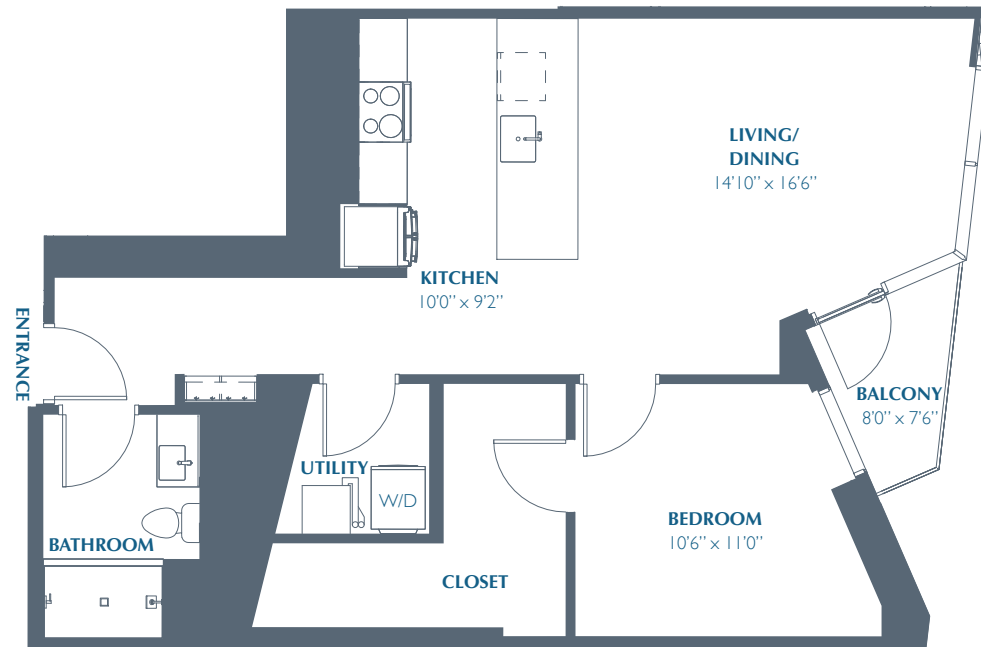

A11

802 SQ FT | 1 BED | 1 BATH

EASTLINE  
RESIDENCES

EastlineResidences.com | 214.446.7140 | 6050 N. Central Expressway | Dallas, Texas 75205

Pricing and availability are subject to change. Rent is based on monthly frequency. Additional fees may apply, such as but not limited to package delivery, trash, water, amenities, etc. Floor plans are artist's rendering. All dimensions are approximate. Actual product and specifications may vary in dimension or detail. Not all features are available in every apartment. Prices and availability are subject to change. Please see a representative for details.