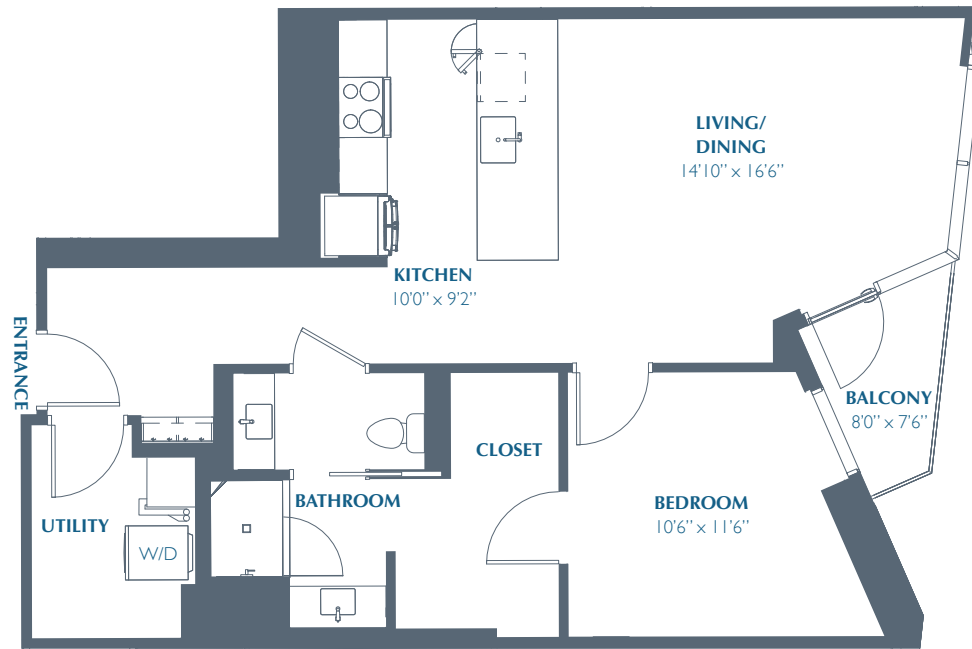

A12

832 SQ FT | 1 BED | 1 BATH

EASTLINE
RESIDENCES

EastlineResidences.com | 214.446.7140 | 6050 N. Central Expressway | Dallas, Texas 75205

Pricing and availability are subject to change. Rent is based on monthly frequency. Additional fees may apply, such as but not limited to package delivery, trash, water, amenities, etc. Floor plans are artist's rendering. All dimensions are approximate. Actual product and specifications may vary in dimension or detail. Not all features are available in every apartment. Prices and availability are subject to change. Please see a representative for details.