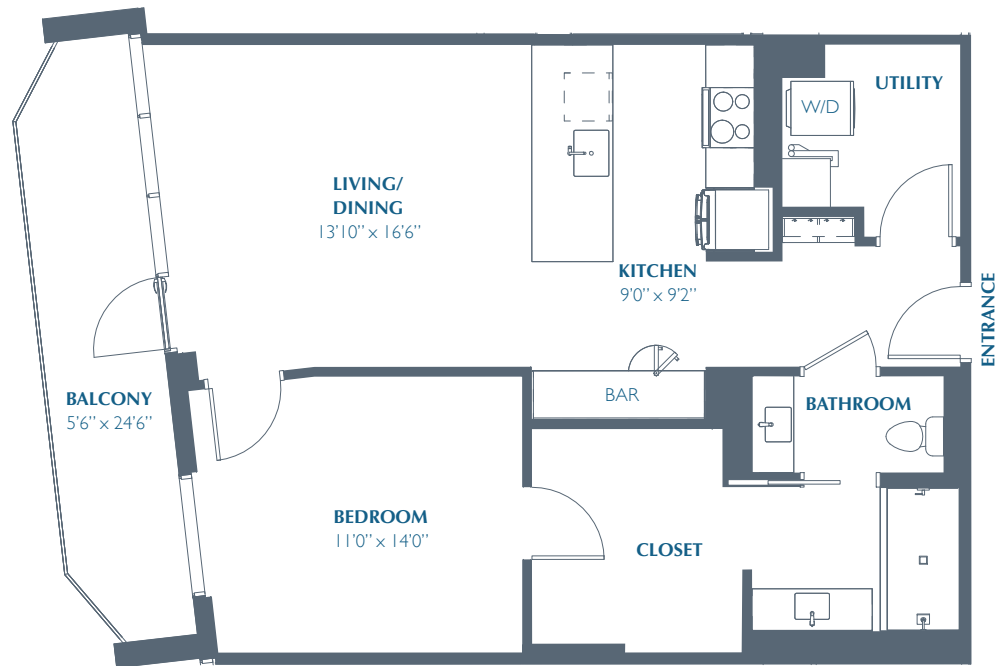

A13

865 SQ FT | 1 BED | 1 BATH

EASTLINE
RESIDENCES

EastlineResidences.com | 214.446.7140 | 6050 N. Central Expressway | Dallas, Texas 75205

Pricing and availability are subject to change. Rent is based on monthly frequency. Additional fees may apply, such as but not limited to package delivery, trash, water, amenities, etc. Floor plans are artist's rendering. All dimensions are approximate. Actual product and specifications may vary in dimension or detail. Not all features are available in every apartment. Prices and availability are subject to change. Please see a representative for details.