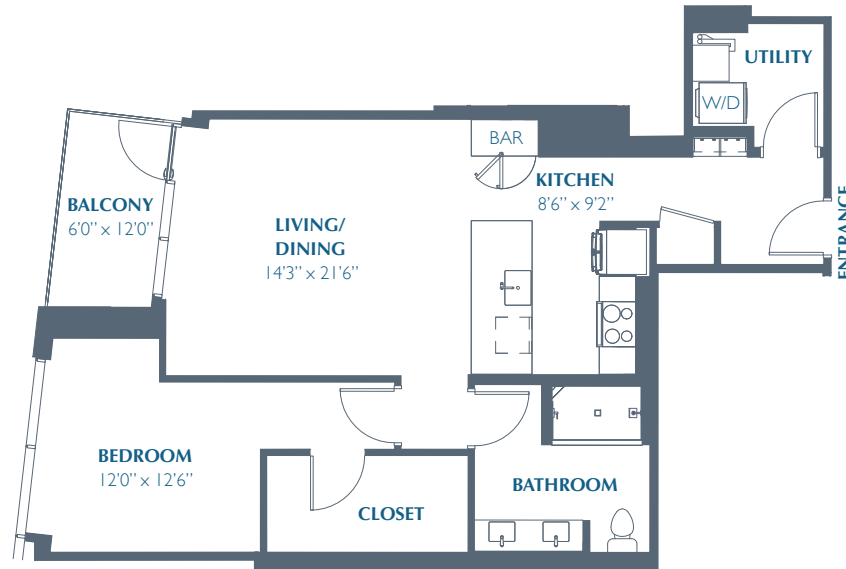

A14

866 SQ FT | 1 BED | 1 BATH

EASTLINE
RESIDENCES

EastlineResidences.com | 214.446.7140 | 6050 N. Central Expressway | Dallas, Texas 75205

Pricing and availability are subject to change. Rent is based on monthly frequency. Additional fees may apply, such as but not limited to package delivery, trash, water, amenities, etc. Floor plans are artist's rendering. All dimensions are approximate. Actual product and specifications may vary in dimension or detail. Not all features are available in every apartment. Prices and availability are subject to change. Please see a representative for details.