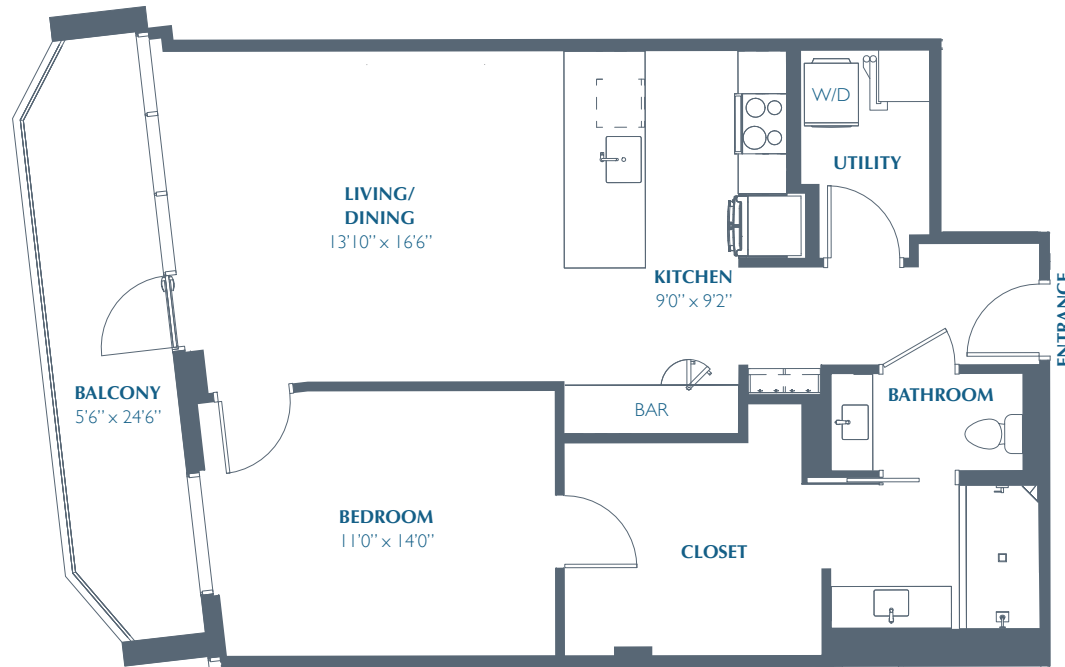

A15

901 SQ FT | 1 BED | 1 BATH

EASTLINE  
RESIDENCES

EastlineResidences.com | 214.446.7140 | 6050 N. Central Expressway | Dallas, Texas 75205

Pricing and availability are subject to change. Rent is based on monthly frequency. Additional fees may apply, such as but not limited to package delivery, trash, water, amenities, etc. Floor plans are artist's rendering. All dimensions are approximate. Actual product and specifications may vary in dimension or detail. Not all features are available in every apartment. Prices and availability are subject to change. Please see a representative for details.