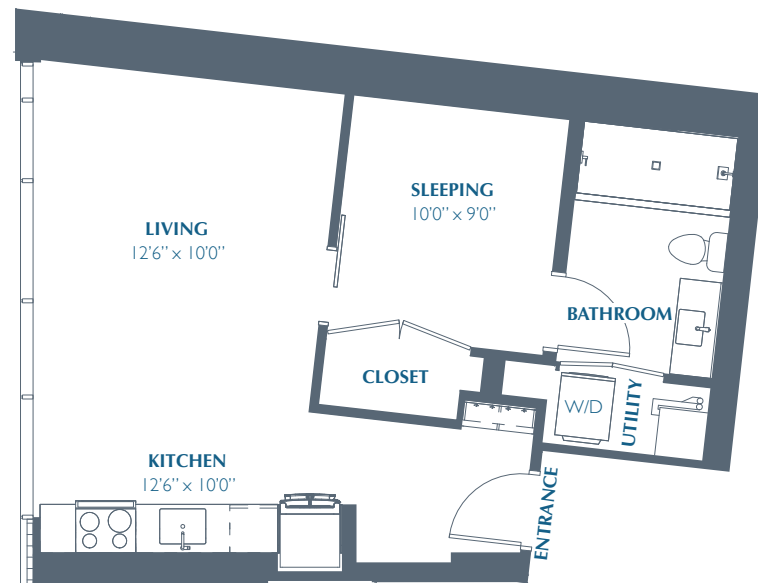

A1

565 SQ FT | STUDIO | 1 BATH

EASTLINE  
RESIDENCES

EastlineResidences.com | 214.446.7140 | 6050 N. Central Expressway | Dallas, Texas 75205

Pricing and availability are subject to change. Rent is based on monthly frequency. Additional fees may apply, such as but not limited to package delivery, trash, water, amenities, etc. Floor plans are artist's rendering. All dimensions are approximate. Actual product and specifications may vary in dimension or detail. Not all features are available in every apartment. Prices and availability are subject to change. Please see a representative for details.