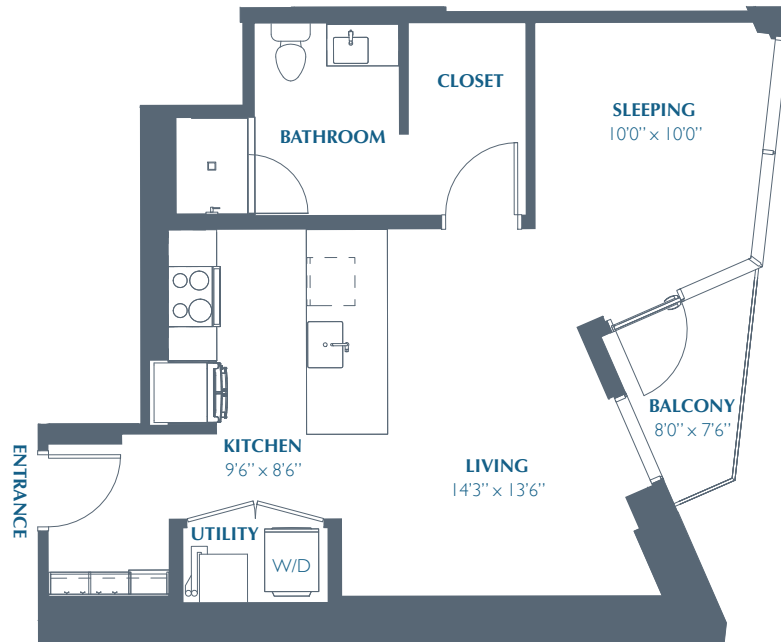

A2

605 SQ FT | STUDIO | 1 BATH

EASTLINE
RESIDENCES

EastlineResidences.com | 214.446.7140 | 6050 N. Central Expressway | Dallas, Texas 75205

Pricing and availability are subject to change. Rent is based on monthly frequency. Additional fees may apply, such as but not limited to package delivery, trash, water, amenities, etc. Floor plans are artist's rendering. All dimensions are approximate. Actual product and specifications may vary in dimension or detail. Not all features are available in every apartment. Prices and availability are subject to change. Please see a representative for details.