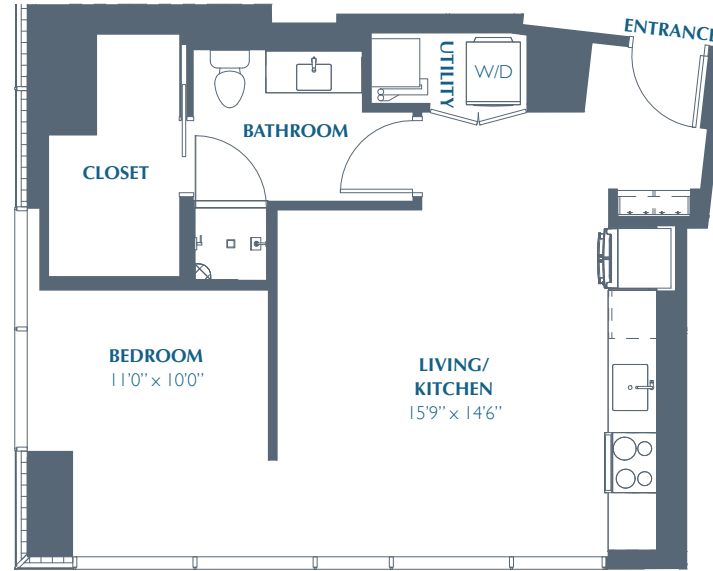

A3

629 SQ FT | STUDIO | 1 BATH

EASTLINE  
RESIDENCES

EastlineResidences.com | 214.446.7140 | 6050 N. Central Expressway | Dallas, Texas 75205

Pricing and availability are subject to change. Rent is based on monthly frequency. Additional fees may apply, such as but not limited to package delivery, trash, water, amenities, etc. Floor plans are artist's rendering. All dimensions are approximate. Actual product and specifications may vary in dimension or detail. Not all features are available in every apartment. Prices and availability are subject to change. Please see a representative for details.