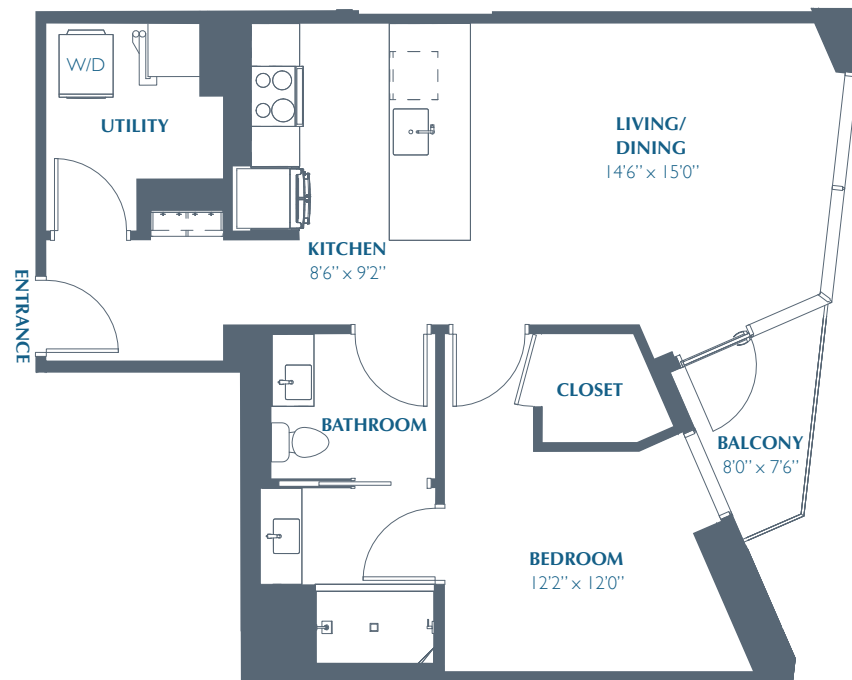

A5

742 SQ FT | 1 BED | 1 BATH

EASTLINE  
RESIDENCES

EastlineResidences.com | 214.446.7140 | 6050 N. Central Expressway | Dallas, Texas 75205

Pricing and availability are subject to change. Rent is based on monthly frequency. Additional fees may apply, such as but not limited to package delivery, trash, water, amenities, etc. Floor plans are artist's rendering. All dimensions are approximate. Actual product and specifications may vary in dimension or detail. Not all features are available in every apartment. Prices and availability are subject to change. Please see a representative for details.