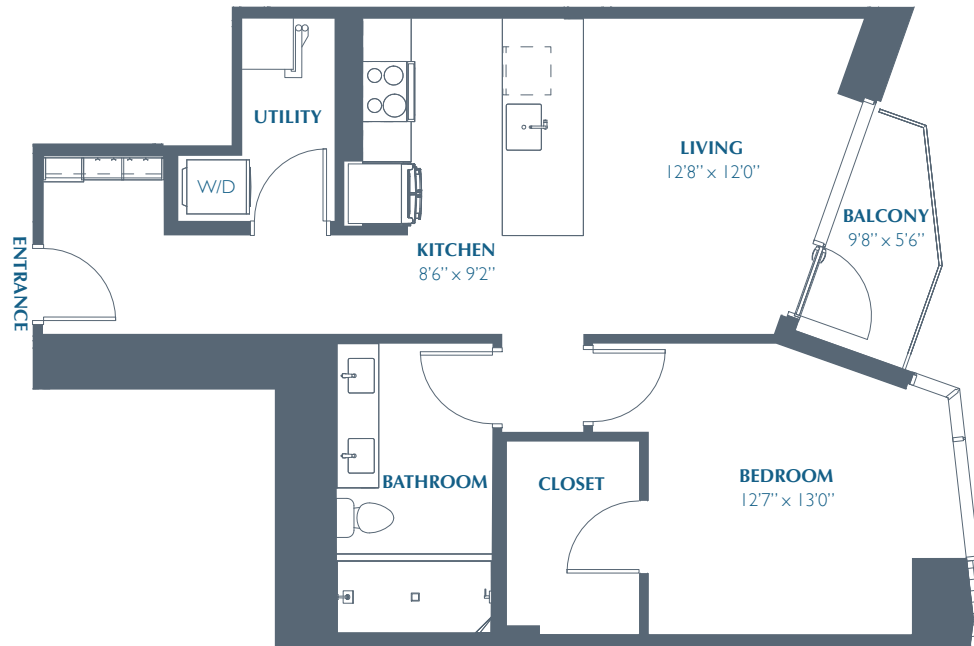

A6

751 SQ FT | 1 BED | 1 BATH

EASTLINE  
RESIDENCES

EastlineResidences.com | 214.446.7140 | 6050 N. Central Expressway | Dallas, Texas 75205

Pricing and availability are subject to change. Rent is based on monthly frequency. Additional fees may apply, such as but not limited to package delivery, trash, water, amenities, etc. Floor plans are artist's rendering. All dimensions are approximate. Actual product and specifications may vary in dimension or detail. Not all features are available in every apartment. Prices and availability are subject to change. Please see a representative for details.