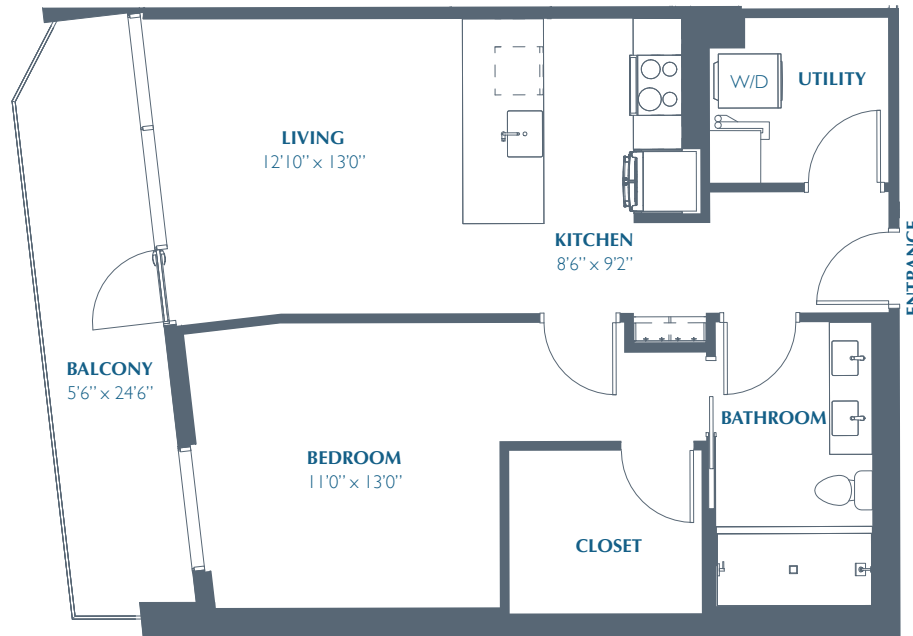

A8

764 SQ FT | 1 BED | 1 BATH

EASTLINE
RESIDENCES

EastlineResidences.com | 214.446.7140 | 6050 N. Central Expressway | Dallas, Texas 75205

Pricing and availability are subject to change. Rent is based on monthly frequency. Additional fees may apply, such as but not limited to package delivery, trash, water, amenities, etc. Floor plans are artist's rendering. All dimensions are approximate. Actual product and specifications may vary in dimension or detail. Not all features are available in every apartment. Prices and availability are subject to change. Please see a representative for details.