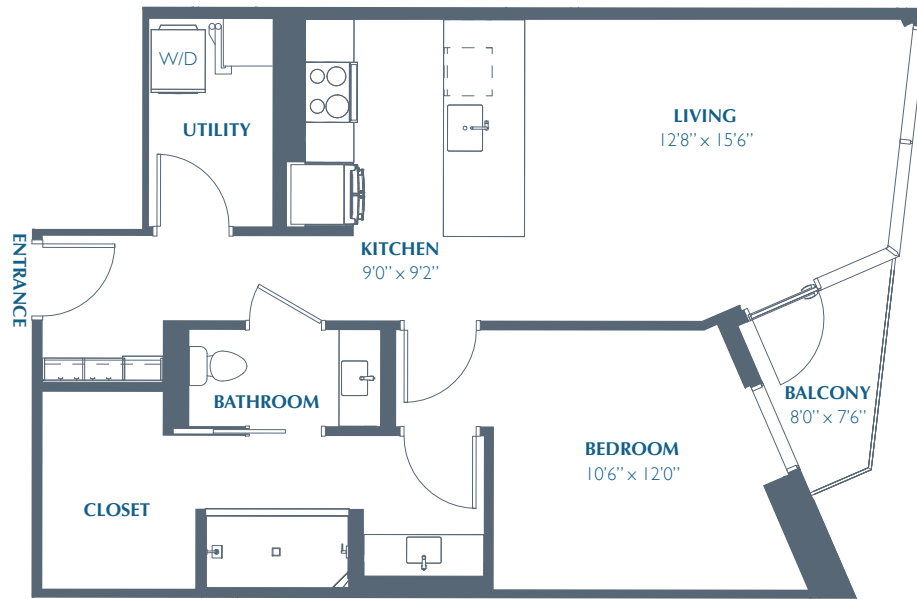

A9

765 SQ FT | 1 BED | 1 BATH

EASTLINE
RESIDENCES

EastlineResidences.com | 214.446.7140 | 6050 N. Central Expressway | Dallas, Texas 75205

Pricing and availability are subject to change. Rent is based on monthly frequency. Additional fees may apply, such as but not limited to package delivery, trash, water, amenities, etc. Floor plans are artist's rendering. All dimensions are approximate. Actual product and specifications may vary in dimension or detail. Not all features are available in every apartment. Prices and availability are subject to change. Please see a representative for details.