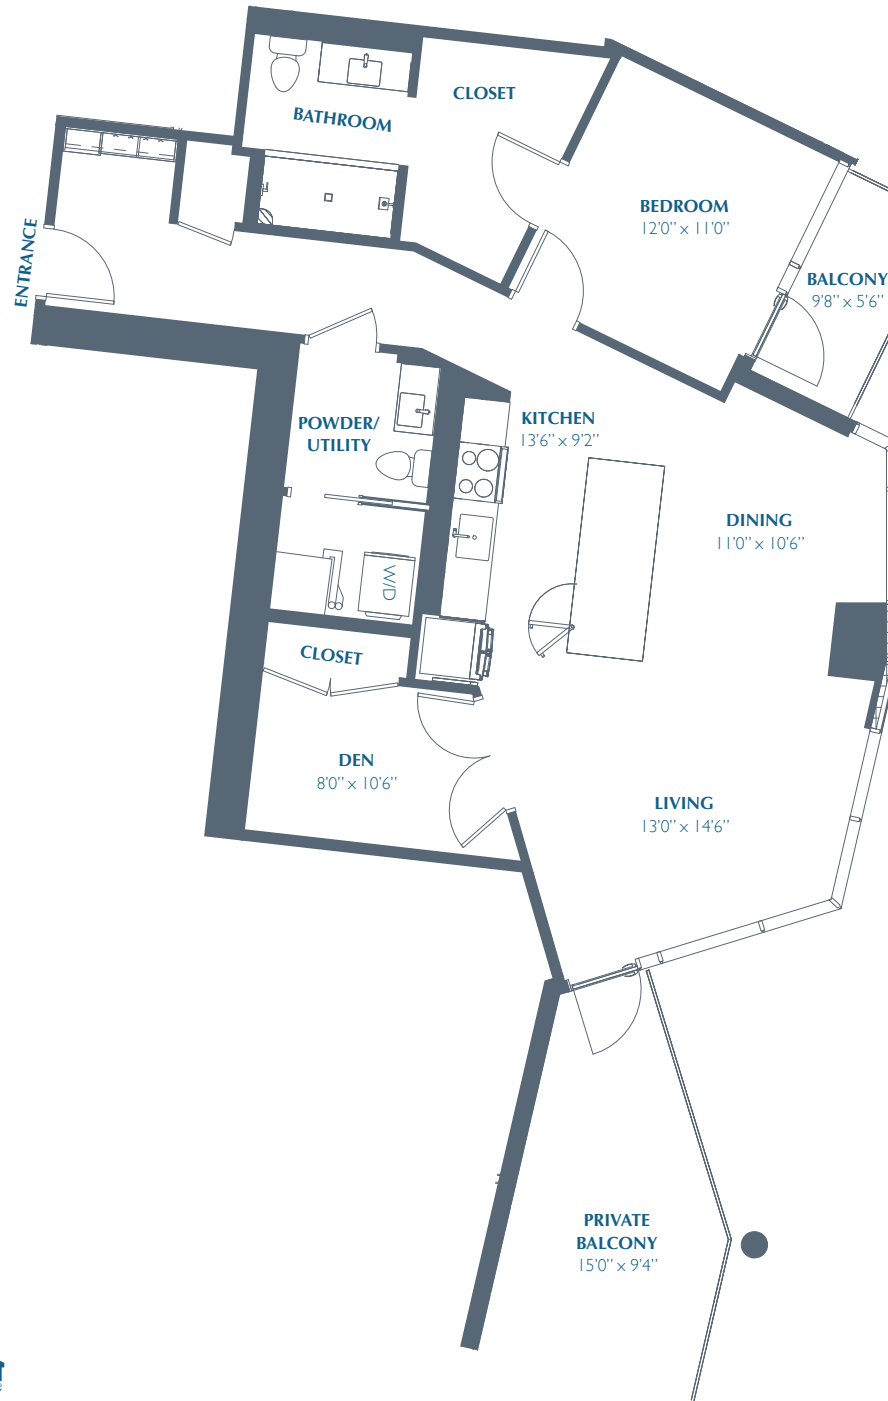

B1

1,061 SQ FT | 1+ BED | 1.5 BATH

EASTLINE
RESIDENCES

EastlineResidences.com | 214.446.7140 | 6050 N. Central Expressway | Dallas, Texas 75205

Pricing and availability are subject to change. Rent is based on monthly frequency. Additional fees may apply, such as but not limited to package delivery, trash, water, amenities, etc. Floor plans are artist's rendering. All dimensions are approximate. Actual product and specifications may vary in dimension or detail. Not all features are available in every apartment. Prices and availability are subject to change. Please see a representative for details.