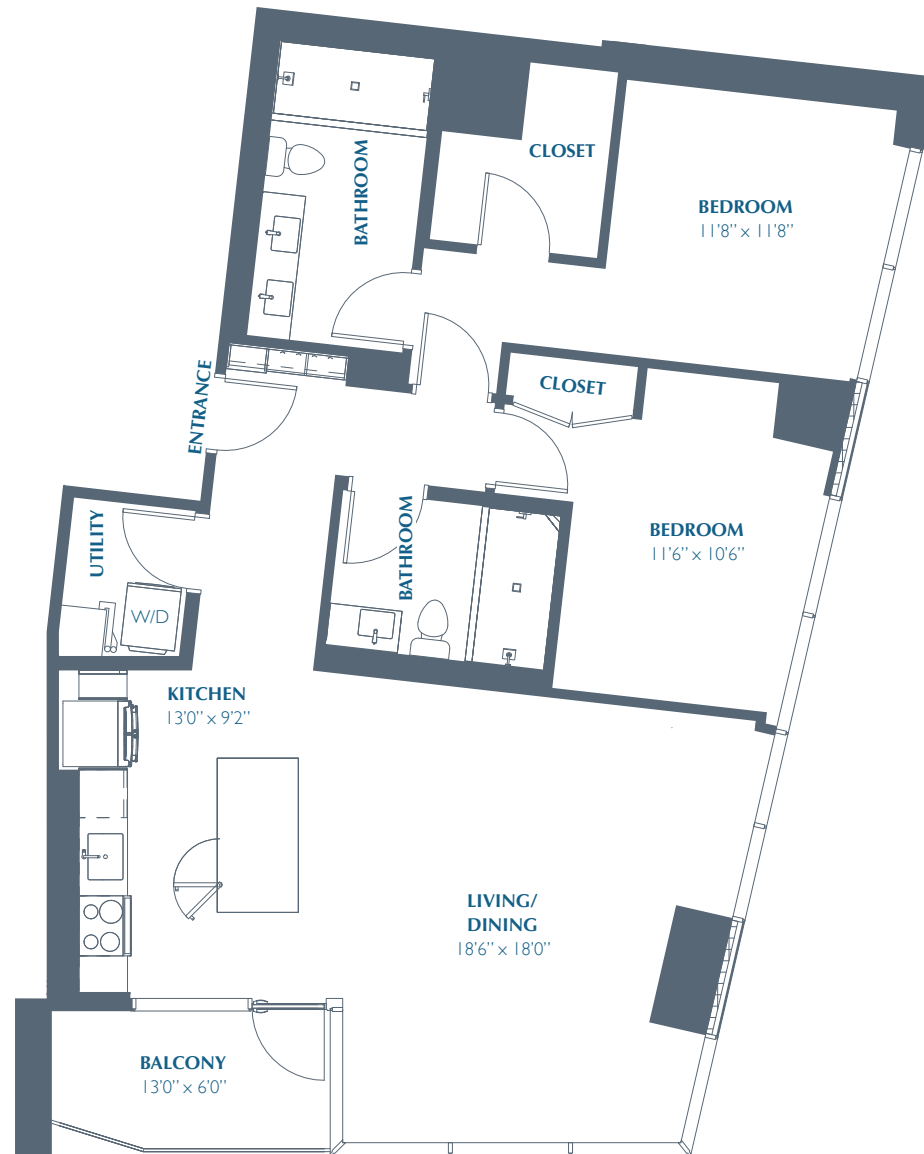

B3

1,224 SQ FT | 2 BED | 2 BATH

EASTLINE
RESIDENCES

EastlineResidences.com | 214.446.7140 | 6050 N. Central Expressway | Dallas, Texas 75205

Pricing and availability are subject to change. Rent is based on monthly frequency. Additional fees may apply, such as but not limited to package delivery, trash, water, amenities, etc. Floor plans are artist's rendering. All dimensions are approximate. Actual product and specifications may vary in dimension or detail. Not all features are available in every apartment. Prices and availability are subject to change. Please see a representative for details.