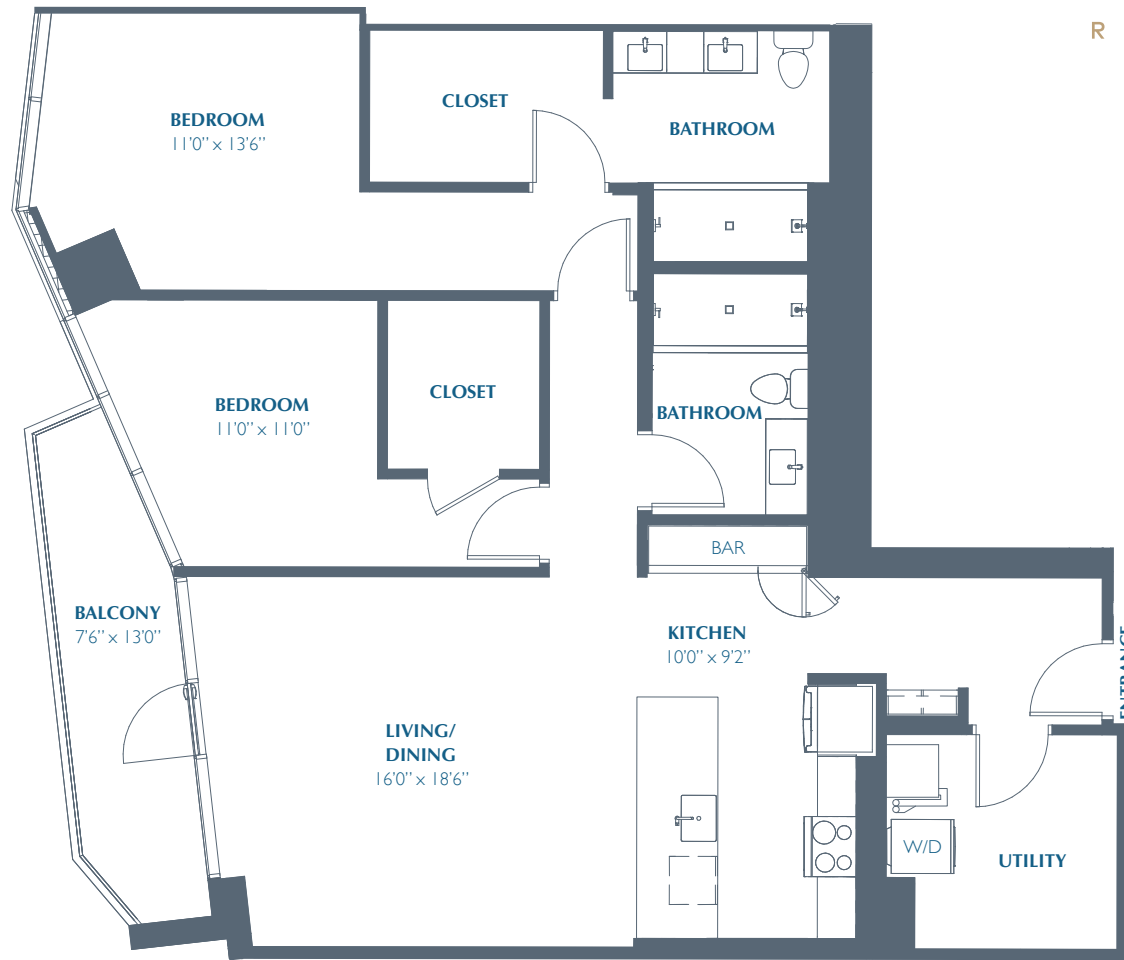

B9

1,343 SQ FT | 2 BED | 2 BATH

EASTLINE
RESIDENCES

EastlineResidences.com | 214.446.7140 | 6050 N. Central Expressway | Dallas, Texas 75205

Pricing and availability are subject to change. Rent is based on monthly frequency. Additional fees may apply, such as but not limited to package delivery, trash, water, amenities, etc. Floor plans are artist's rendering. All dimensions are approximate. Actual product and specifications may vary in dimension or detail. Not all features are available in every apartment. Prices and availability are subject to change. Please see a representative for details.