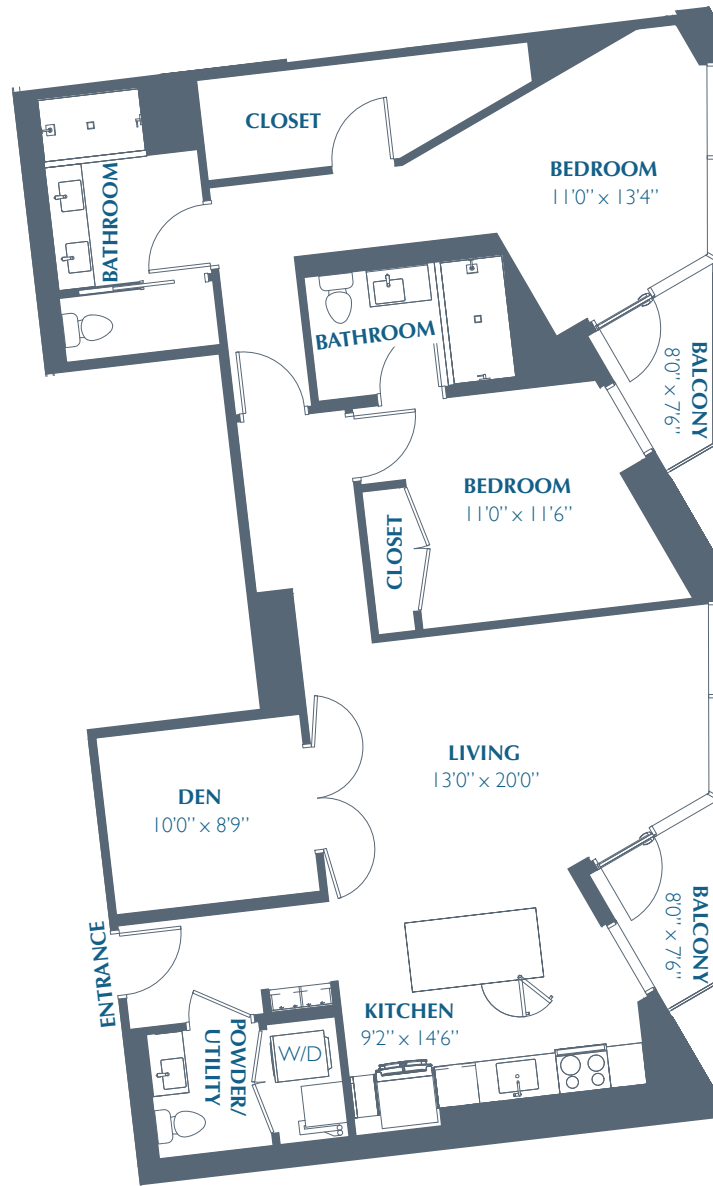

C1

1,417 SQ FT | 2+ BED | 2.5 BATH

EASTLINE  
RESIDENCES

EastlineResidences.com | 214.446.7140 | 6050 N. Central Expressway | Dallas, Texas 75205

Pricing and availability are subject to change. Rent is based on monthly frequency. Additional fees may apply, such as but not limited to package delivery, trash, water, amenities, etc. Floor plans are artist's rendering. All dimensions are approximate. Actual product and specifications may vary in dimension or detail. Not all features are available in every apartment. Prices and availability are subject to change. Please see a representative for details.