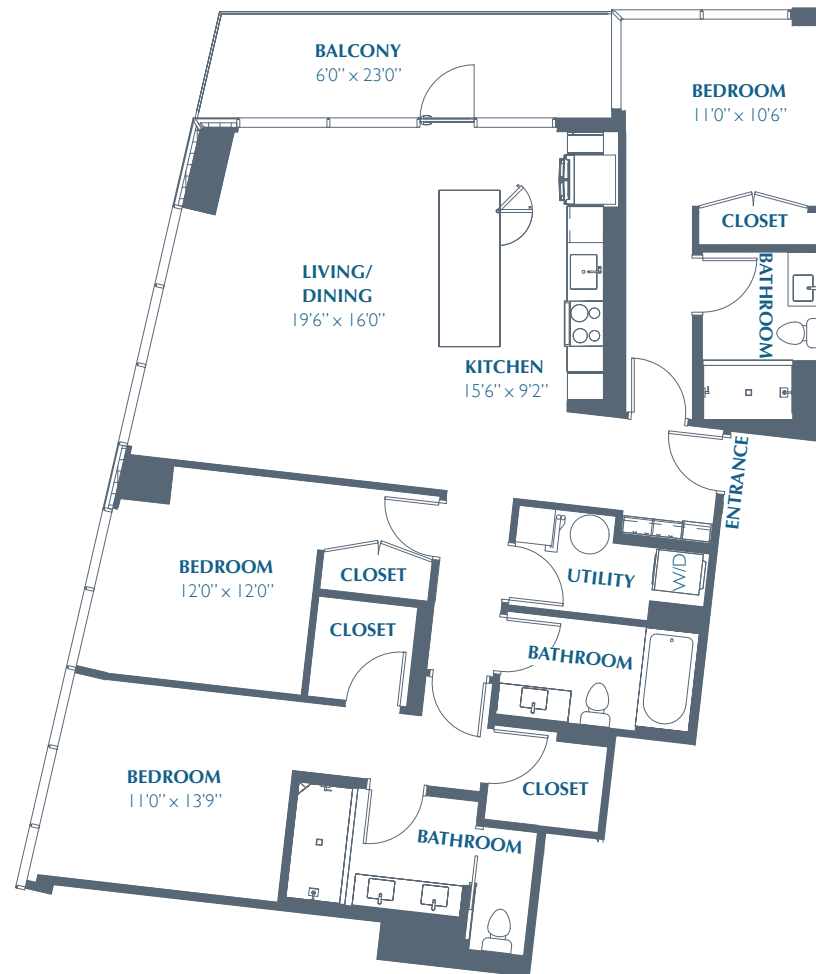

C2

1,600 SQ FT | 3 BED | 3 BATH

EASTLINE  
RESIDENCES

EastlineResidences.com | 214.446.7140 | 6050 N. Central Expressway | Dallas, Texas 75205

Pricing and availability are subject to change. Rent is based on monthly frequency. Additional fees may apply, such as but not limited to package delivery, trash, water, amenities, etc. Floor plans are artist's rendering. All dimensions are approximate. Actual product and specifications may vary in dimension or detail. Not all features are available in every apartment. Prices and availability are subject to change. Please see a representative for details.