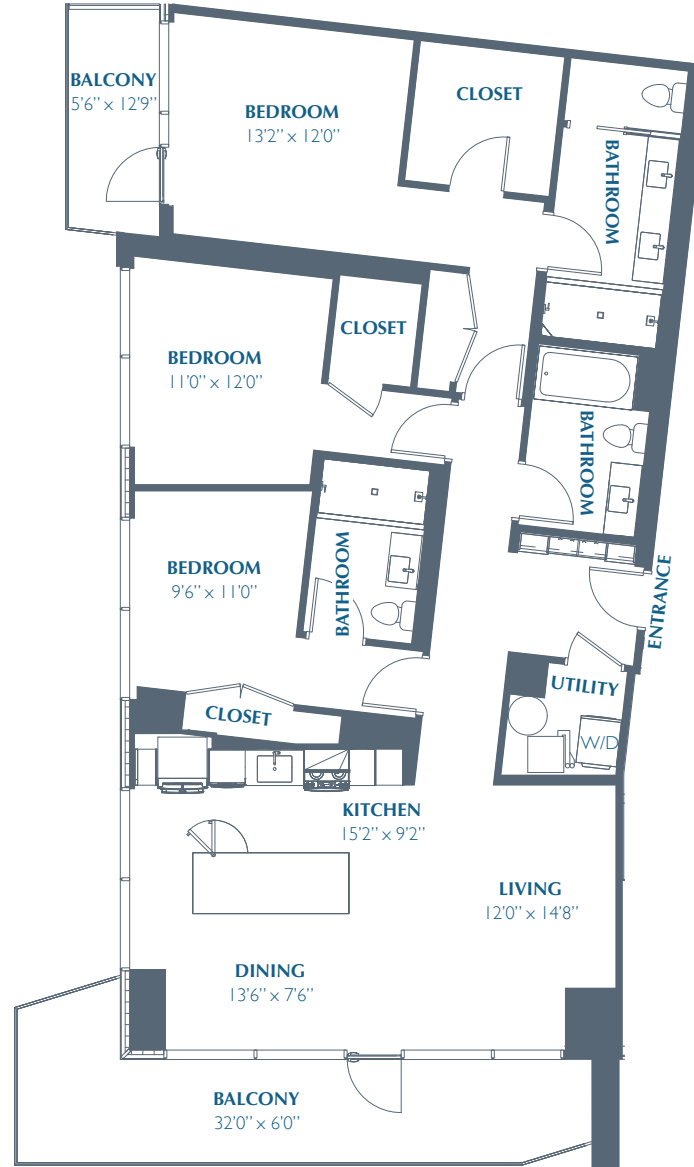

C3

1,668 SQ FT | 3 BED | 3 BATH

EASTLINE RESIDENCES

EastlineResidences.com | 214.446.7140 | 6050 N. Central Expressway | Dallas, Texas 75205

Pricing and availability are subject to change. Rent is based on monthly frequency. Additional fees may apply, such as but not limited to package delivery, trash, water, amenities, etc. Floor plans are artist's rendering. All dimensions are approximate. Actual product and specifications may vary in dimension or detail. Not all features are available in every apartment. Prices and availability are subject to change. Please see a representative for details.